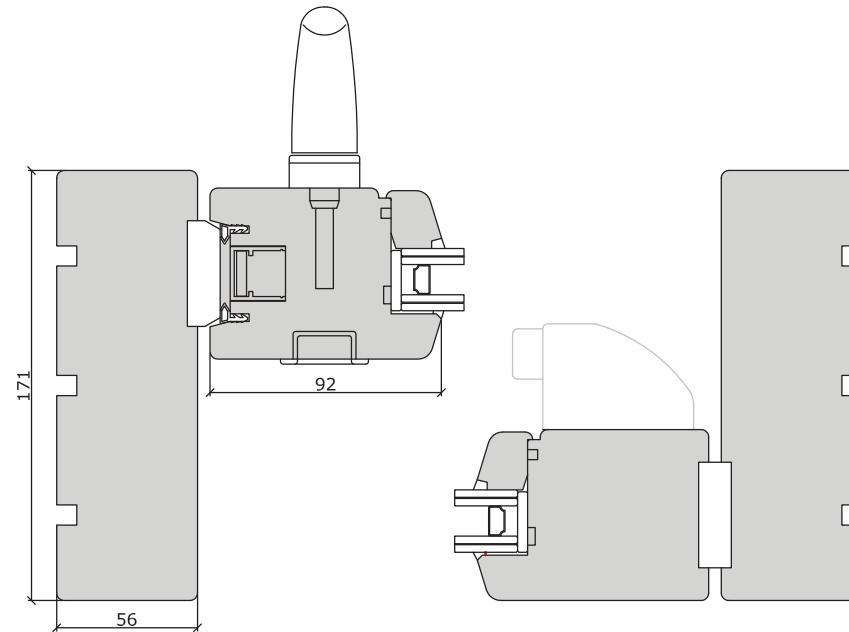

# Sliding Patio Door

## Sliding Patio Door - Contemporary

\*Also available in Traditional Range

Whilst every care has been taken in producing this document, Bereco Ltd cannot be held responsible for any errors. The profiles within this document are as accurate as possible and were correct at the time of printing and show typical sections for standard glazing. Please note due to our wide range of glazing options, section sizes may alter due to glass specification specified. Please refer to our resource centre for full our full range of sectional details. Due to our continued commitment to product design and development we reserve the right to change the design without prior notice.