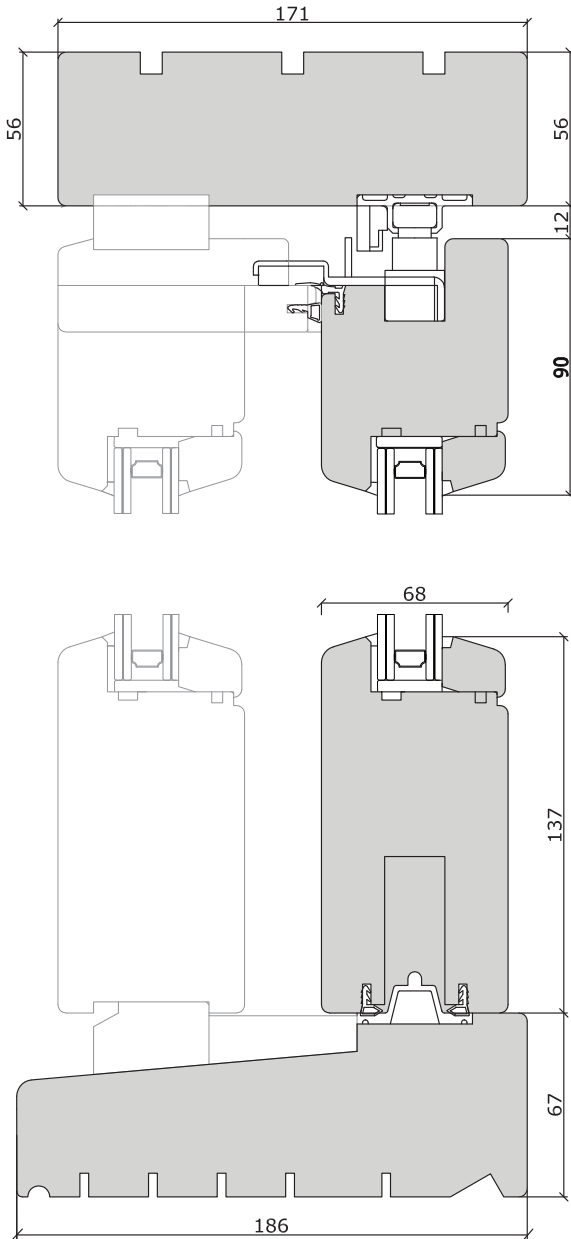

# Sliding Patio Door

## Sliding Patio Door - Contemporary

\*Also available in Traditional Range

Whilst every care has been taken in producing this document, Bereco Ltd cannot be held responsible for any errors. The profiles within this document are as accurate as possible and were correct at the time of printing and show typical sections for standard glazing. Please note due to our wide range of glazing options, section sizes may alter due to glass specification specified. Please refer to our resource centre for full our full range of sectional details. Due to our continued commitment to product design and development we reserve the right to change the design without prior notice.