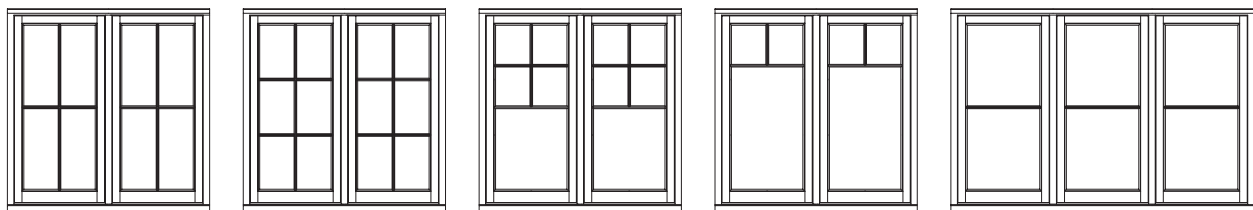

Single light windows

Double light windows

Triple light windows

Bespoke styles

Curved head

Curved Plate

Mock Sliding Sash

Regency Casement

Explore styles, colours and ironmongery with our live window and door visualiser and see what it looks like in your own home in real-time with live pricing.

www.bereco.co.uk/book-an-appointment