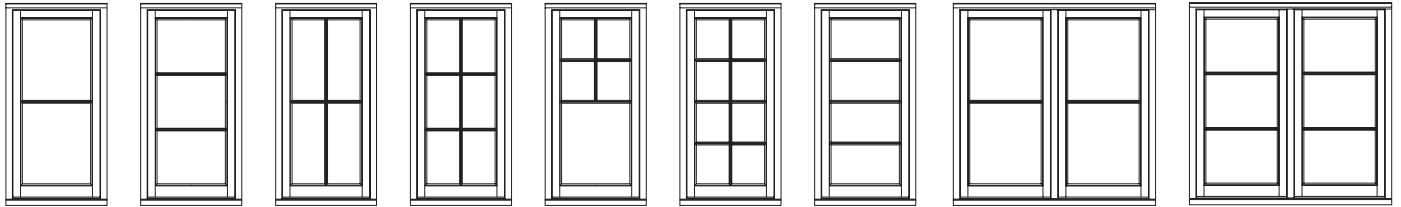

Single light windows

Double light windows

Triple light windows

Bespoke styles

Curved head

Curved Plate

Mock Sliding Sash

Regency Casement

Explore styles, colours and ironmongery with our live window and door visualiser and see what it looks like in your own home in real-time with live pricing.

www.bereco.co.uk/book-an-appointment