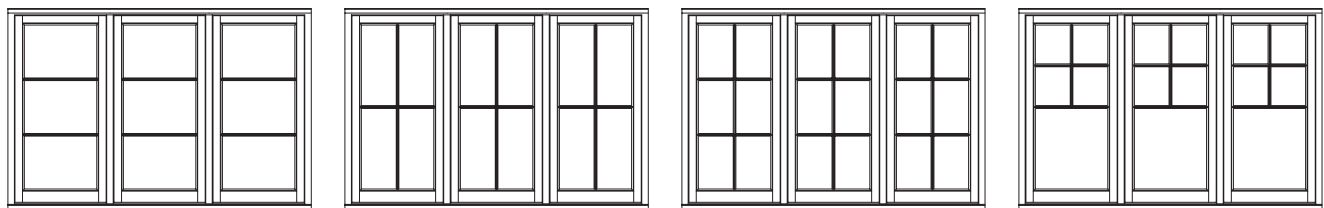

Single light windows

Double light windows

Triple light windows

Bespoke styles

Curved head

Curved Plate

Mock Sliding Sash

Regency Casement

Explore styles, colours and ironmongery with our live window and door visualiser and see what it looks like in your own home in real-time with live pricing.

www.bereco.co.uk/book-an-appointment